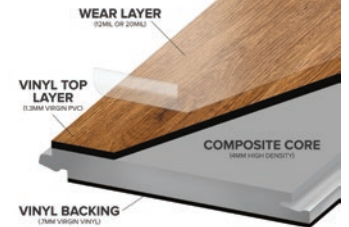

NOUVEAUX™ EVP