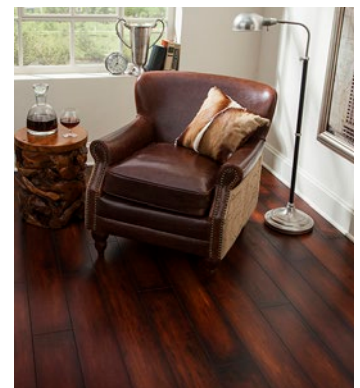

### Product Specifications

Dimensions: .47" x 5.71" x 47.83"

Packaging: 22.75 Sq Ft Box

**Chablis Hand-Scraped**  
GS 2096-4

**Golden Oak**  
GL G006

**Brazilian Cherry**  
LC 80337

**Antiqua Saddle**  
LG LE071A

**Chestnut Hand-Scraped**  
GS 8096-9

**American Oak**  
GL G008

**Vintage Hickory**  
LC 9011-1

**Sumatra**  
OT 9018-6