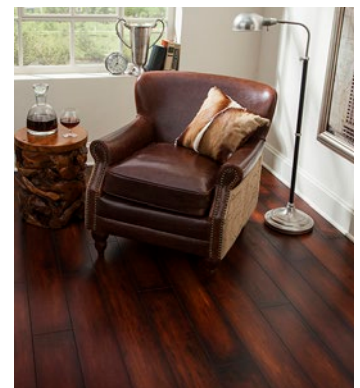

Sumatra
OT 9018-6