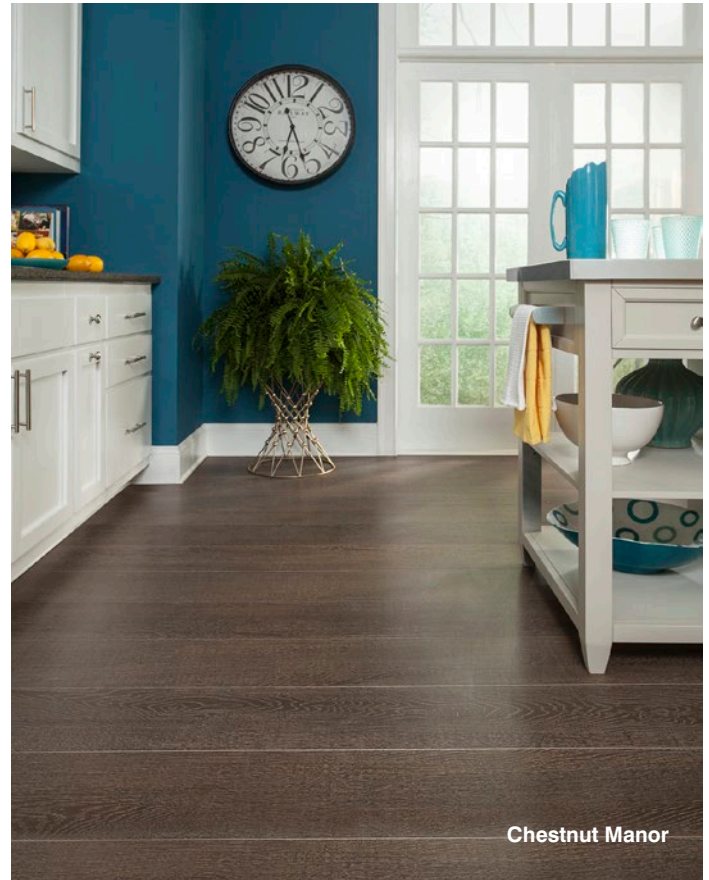

## Textured Bamboo Plank

### The Authentic Look of European Oak

Villa Grand Textured Bamboo Plank brings you the real look of wide plank European oak in an eco-friendly solid strand bamboo flooring. Perfect for any décor, Villa Grand Bamboo Plank is fully embossed for added realism and is available in the latest designer flooring colors. Extra wide and extra long planks add visual impact.

#### Product Specifications

Dimensions: 9/16" x 8.94" x 86.61"

Installation: Tongue-and-groove

Packaging: 21.51 sq ft per carton

Chestnut Manor

Creme Chalet